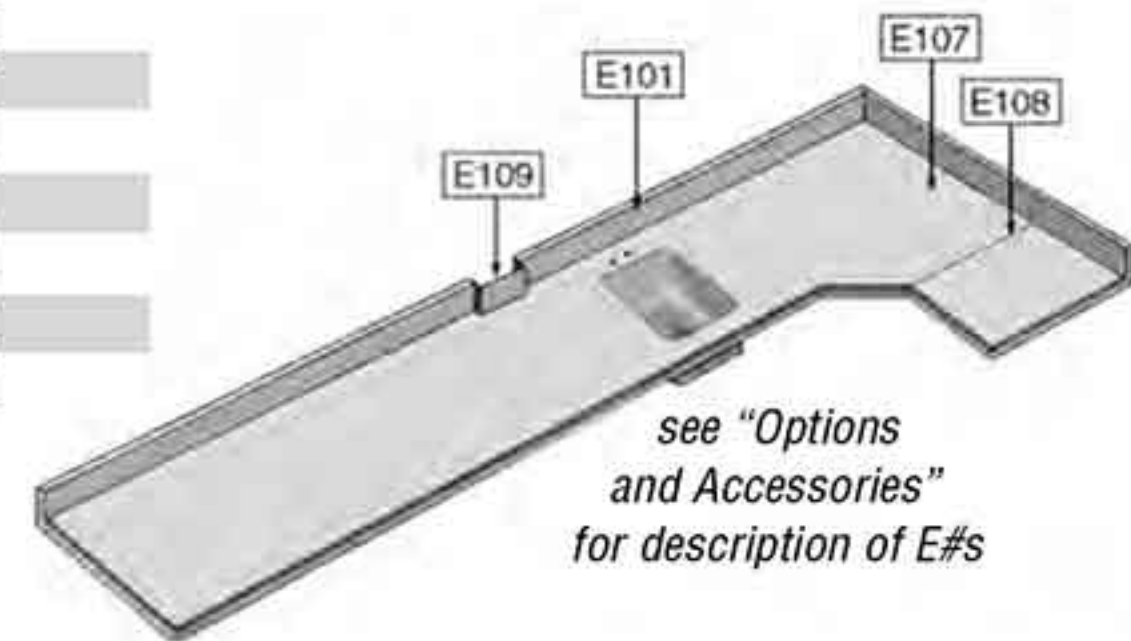

## Stainless Steel Countertops

see spec sheet **EG04.12**

- Countertops for cabinet base (*by others*) are 16 gauge type 304 stainless steel with a #4 finish.
- All countertops are 30" (762mm) front-to-back and include 4½" x 1" (114 x 25mm) backplash with 45° return and z-clip(s).
- Custom configurations also available. Consult factory.

### Options and Accessories

model #	description
E101	10" (254mm) high backplash, per linear foot
E107	90° corner
E108	Welded field joint
E109	Cutout for pipes, columns
E37	NSF sprayed-on sound deadening - up to 12' (3658mm)
E37A	Sound deadening, for each additional ft.
Type 316 S/S	Add per countertop/item

### Optional Drawn Bowl Sinks with Faucet & Basket Drain

model #	description
E20	14" x 10" x 9½" (356 x 254 x 241mm)
E21	16" x 14" x 9½" (406 x 356 x 241mm)
E22	20" x 16" x 8" (508 x 406 x 203mm)
E23	20" x 16" x 14" (508 x 406 x 356mm)
E24	20" x 18" x 14" (508 x 457 x 356mm)
E24A	20" x 20" x 14" (508 x 508 x 356mm)
E25	24" x 24" x 14" (610 x 610 x 356mm)