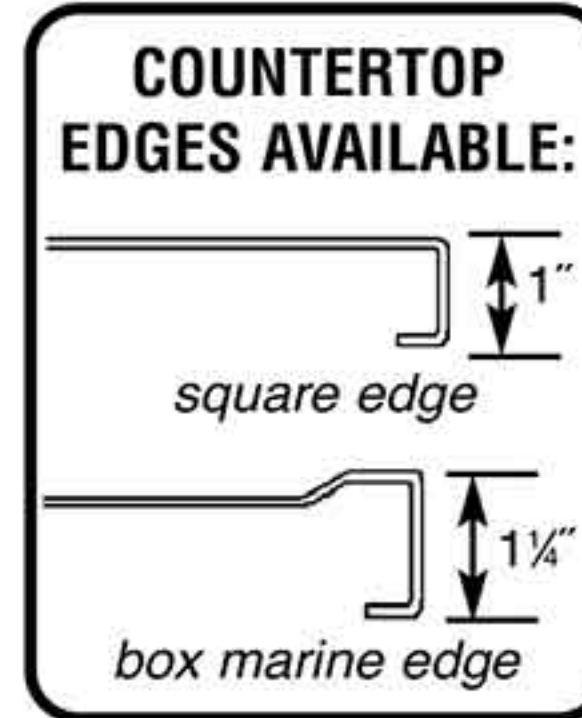

## Stainless Steel Countertops

see spec sheet **EG04.12**

- Countertops for cabinet base (*by others*) are 16 gauge type 304 stainless steel with a #4 finish.
- All countertops are 30" (762mm) front-to-back and include 4½" x 1" (114 x 25mm) backplash with 45° return and z-clip(s).
- Custom configurations also available. Consult factory.

### Options and Accessories

model #	description
E101	10" (254mm) high backplash, per linear foot
E107	90° corner
E108	Welded field joint
E109	Cutout for pipes, columns
E37	NSF sprayed-on sound deadening - up to 12' (3658mm)
E37A	Sound deadening, for each additional ft.
Type 316 S/S	Add per countertop/item

### Optional Drawn Bowl Sinks with Faucet & Basket Drain

model #	description
E20	14" x 10" x 9½" (356 x 254 x 241mm)
E21	16" x 14" x 9½" (406 x 356 x 241mm)
E22	20" x 16" x 8" (508 x 406 x 203mm)
E23	20" x 16" x 14" (508 x 406 x 356mm)
E24	20" x 18" x 14" (508 x 457 x 356mm)
E24A	20" x 20" x 14" (508 x 508 x 356mm)
E25	24" x 24" x 14" (610 x 610 x 356mm)