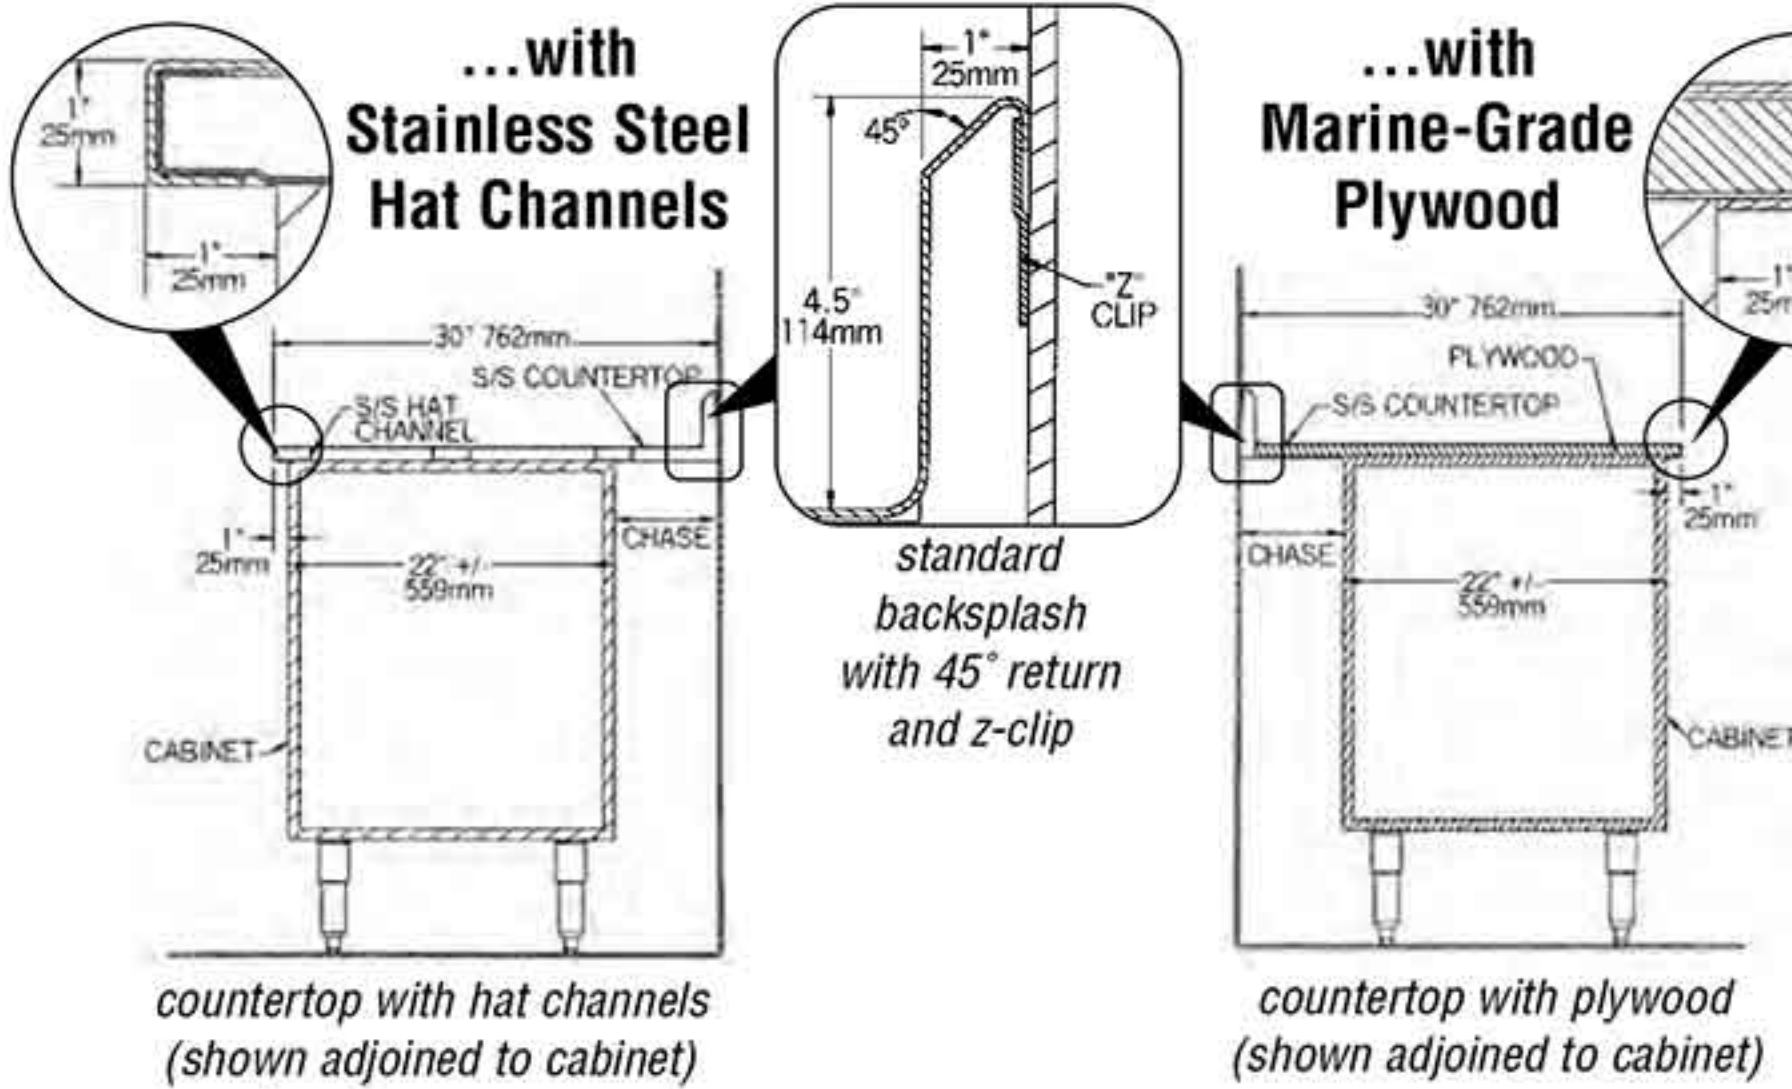

## Stainless Steel Countertops

see spec sheet **EG04.12**

- Countertops for cabinet base (*by others*) are 16 gauge type 304 stainless steel with a #4 finish.
- All countertops are 30" (762mm) front-to-back and include 4½" x 1" (114 x 25mm) backplash with 45° return and z-clip(s).
- Custom configurations also available. Consult factory.

### Options and Accessories

model #	description
E101	10" (254mm) high backplash, per linear foot
E107	90° corner
E108	Welded field joint
E109	Cutout for pipes, columns
E37	NSF sprayed-on sound deadening - up to 12' (3658mm)
E37A	Sound deadening, for each additional ft.
Type 316 S/S	Add per countertop/item

### Optional Drawn Bowl Sinks with Faucet & Basket Drain

model #	description
E20	14" x 10" x 9½" (356 x 254 x 241mm)
E21	16" x 14" x 9½" (406 x 356 x 241mm)
E22	20" x 16" x 8" (508 x 406 x 203mm)
E23	20" x 16" x 14" (508 x 406 x 356mm)
E24	20" x 18" x 14" (508 x 457 x 356mm)
E24A	20" x 20" x 14" (508 x 508 x 356mm)
E25	24" x 24" x 14" (610 x 610 x 356mm)